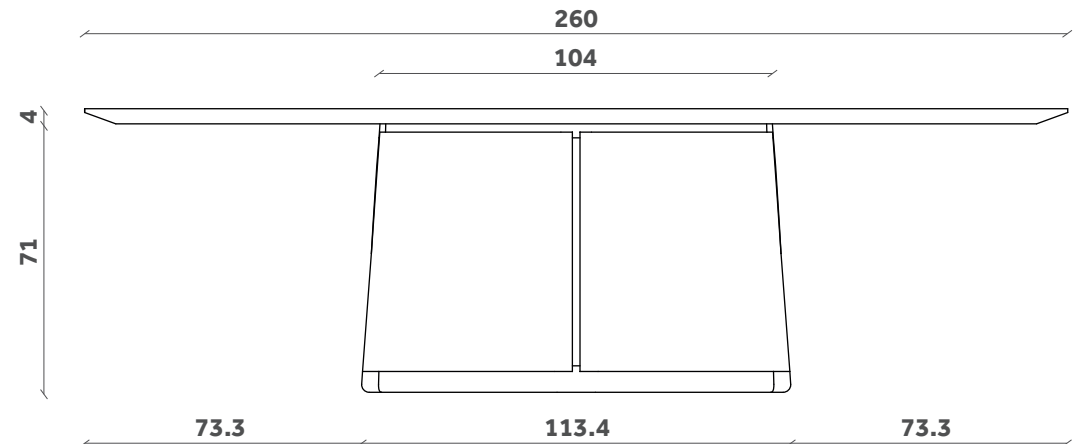

PIANI OVALI LEGNO