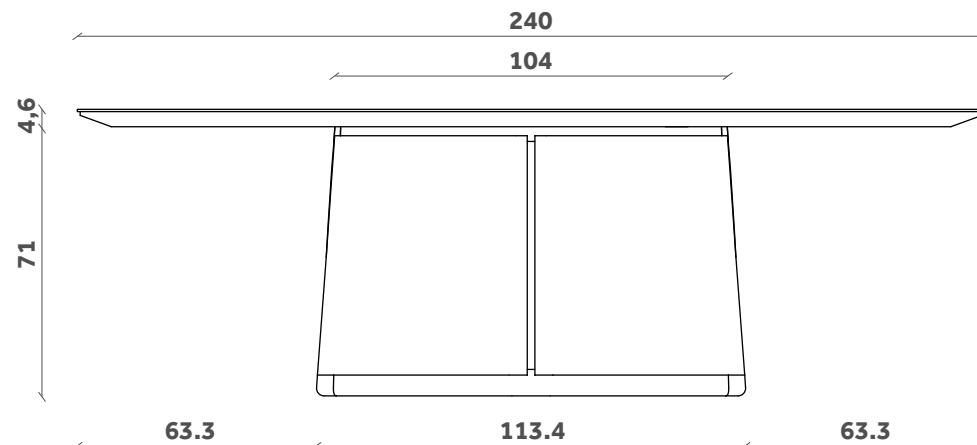

PIANI OVALI CERAMICA