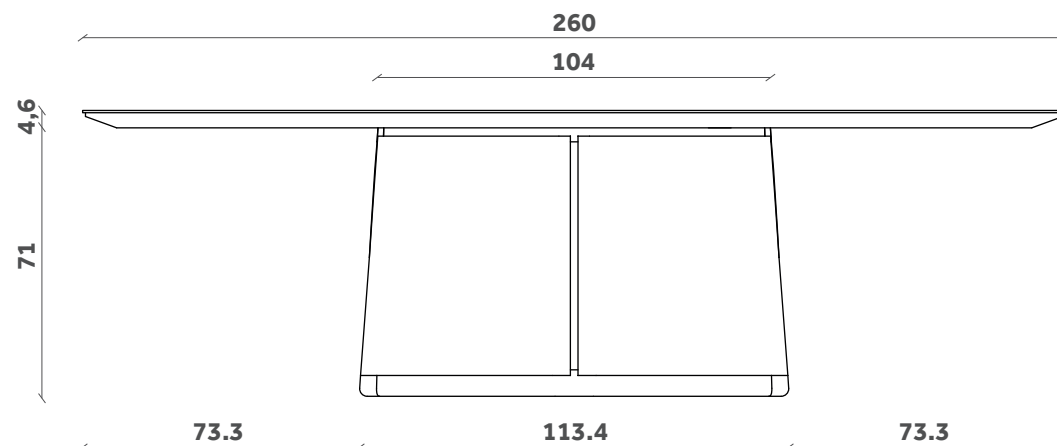

PIANI OVALI CERAMICA