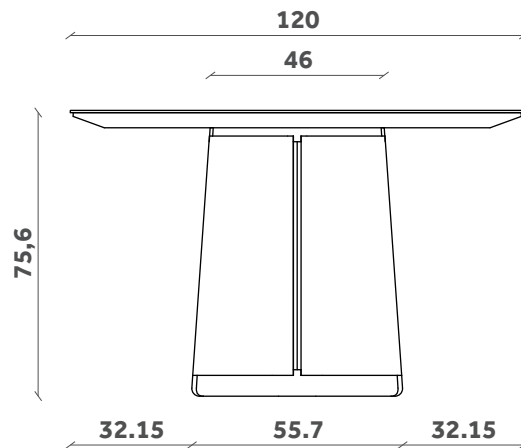

# COLONY

Tavolo/Table  
Design Skrivo

TP

200x120

TP

240x120

TP

260x120