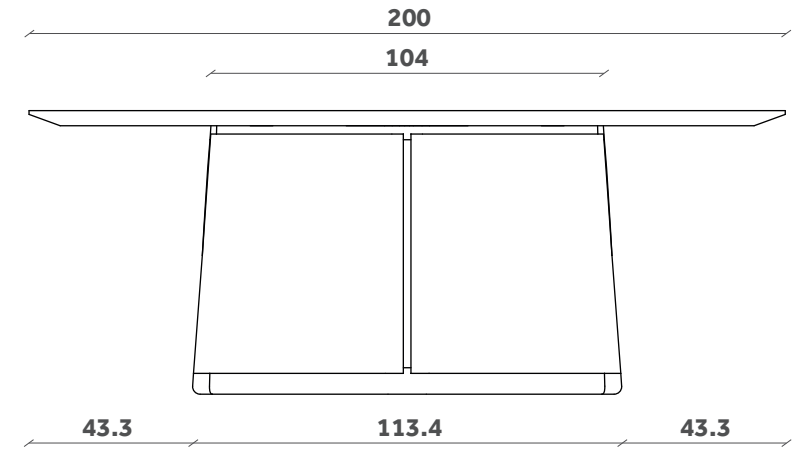

# COLONY

Tavolo/Table  
Design Skrivo

TP

200x120

TP

240x120

TP

260x120