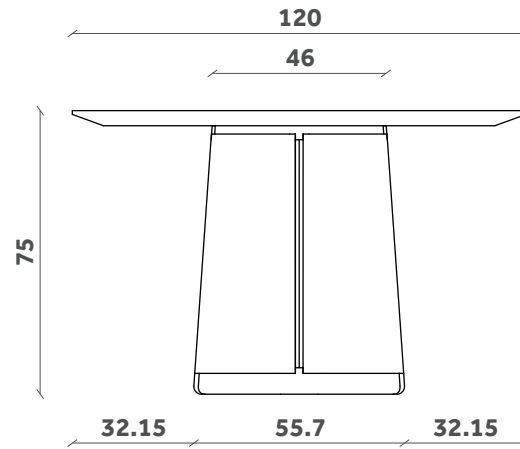

# COLONY

Tavolo/Table  
Design Skrivo

TP

200x120

TP

240x120

TP

260x120