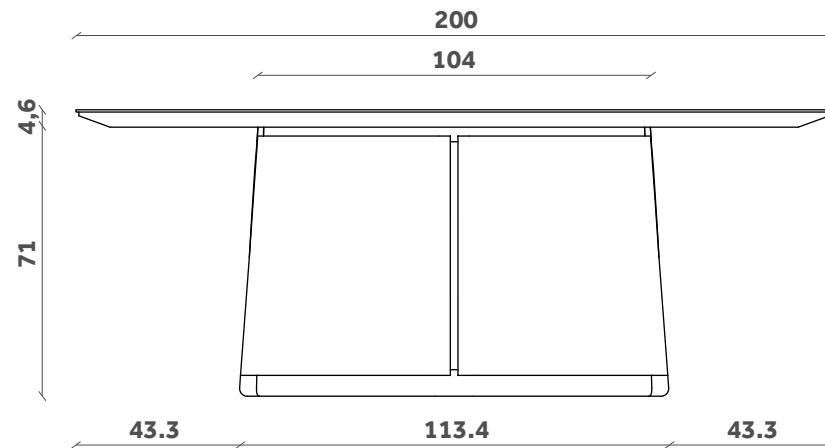

# COLONY

Tavolo/Table  
Design Skrivo

TP

200x120

TP

240x120

TP

260x120