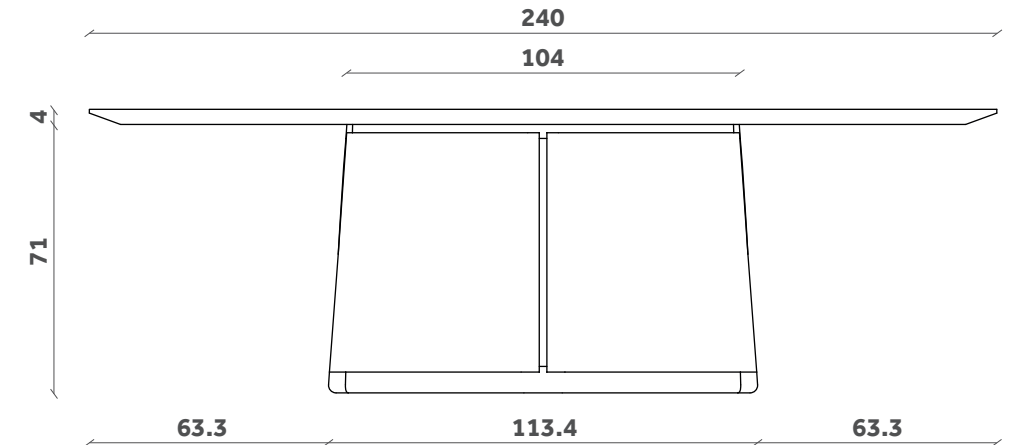

PIANI OVALI LEGNO